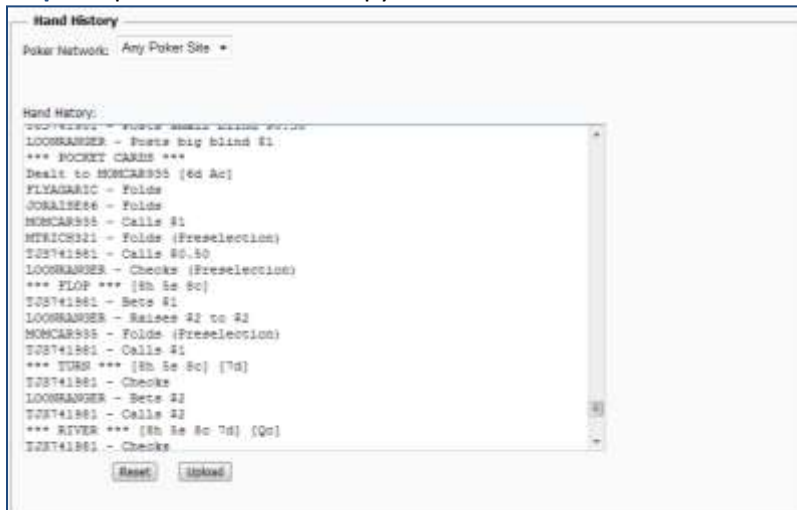

Step 3: As needed, click on the **HOWTO** link that displays after selecting a poker network. This link will show you the steps necessary to save your hand history from the selected poker website.

Step 4: After selecting the poker website, click on the **Browse** button to locate the HH files on your local drive.

Step 5: Double click on the file(s) you want to upload – they will display as shown below.

1. To delete a file, click on the **X**.
2. Click the **Upload** button when ready.

The length of time needed to upload your files will depend on the size of your file.

When the upload is complete, you will be returned to the home screen, and information will be updated in the sidebar and on your **Home** page.

Upload Text

Step 1: Save your hand history following the directions provided on your poker website. Poker rooms or websites, allow you to save your hands to you local drive in a text file. The hands are known as Hand History Files. Also, if you have a specific hand that you wish to store, find out the hand number, contact the site and they will email you the history file.

Step 2: Once the file is saved on your local computer, log into Hold'em Profiler and click on the **Upload Text** link.

Step 3: Open the email and copy the text. Paste the text into the **Hand History** box.