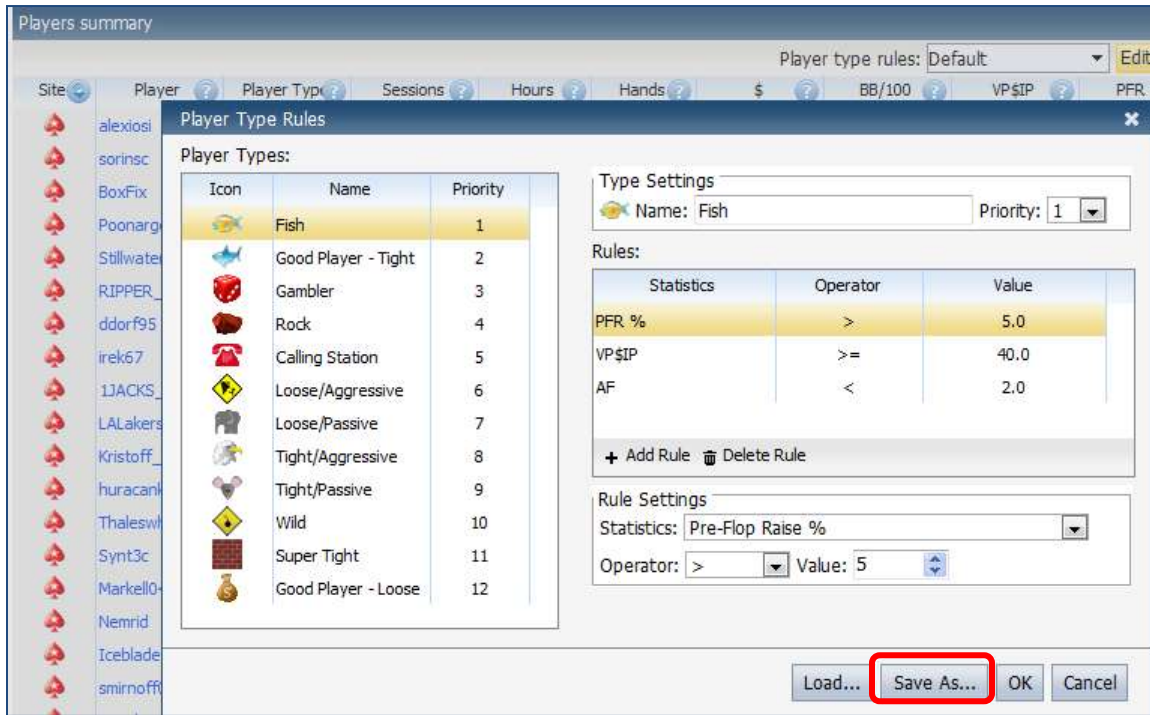

Make your changes and click **Save As** to name and save your report.