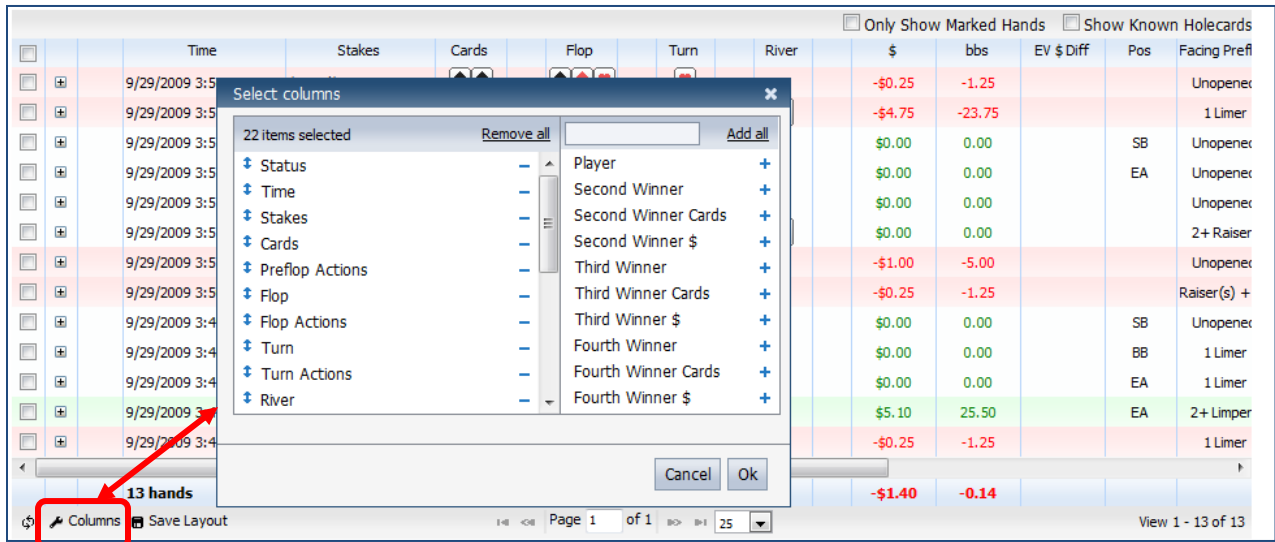

Only Show Marked Hands Show Known Holecards

Reload the grid: Refresh feature

Customize Columns: Modify report columns

Save Layout: Save your view for future use.

Account Upgrade Information

When you first register, you are provided a free account with up to 10,000 hand history storage space. You can upgrade your membership at any time by clicking on either the Upgrade Now box on your home page, or the link in the sidebar.