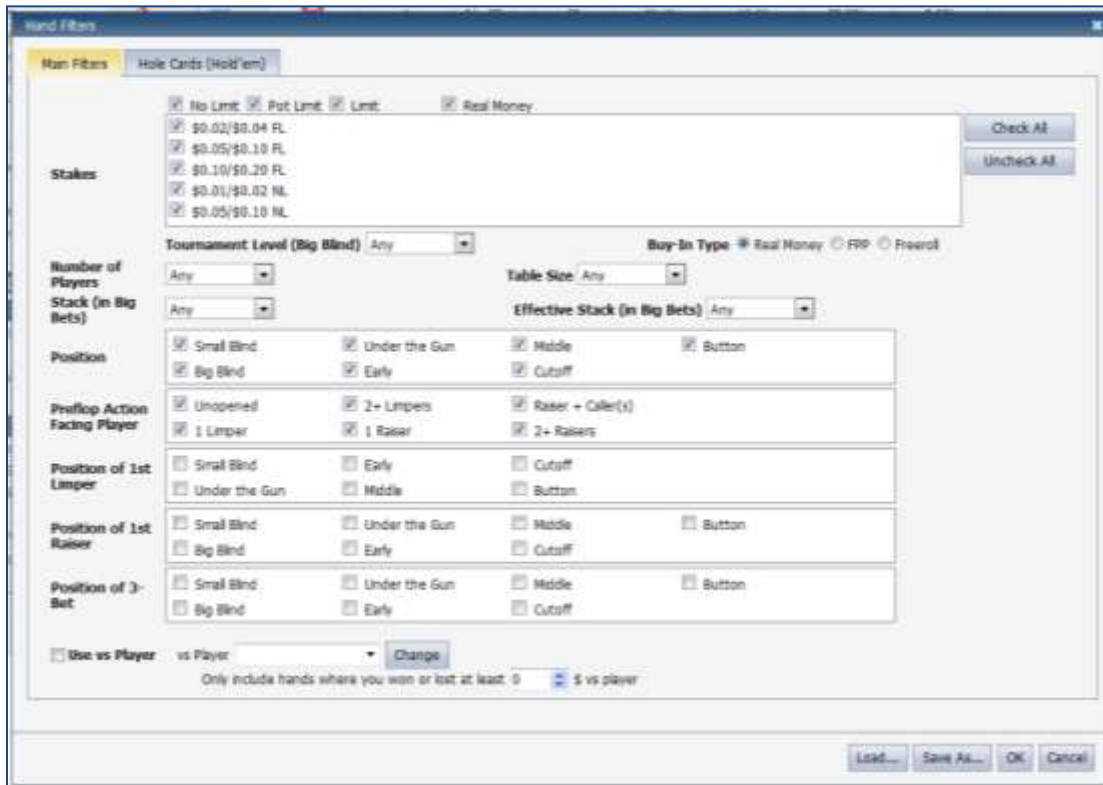

Player: Select from dropdown list.

Date and Hand Type: Select from the dropdown lists.

Filter: Click **Edit** to set up your filters

Make your selections by clicking or un-clicking the boxes and making selections from the dropdown lists provided.