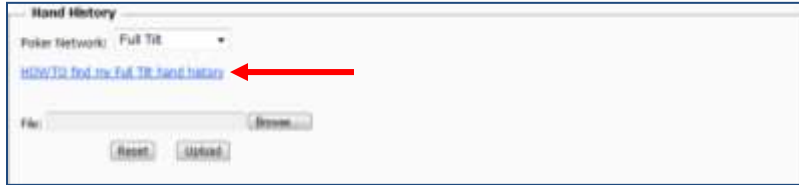

[Click here](#) to return to the Table of Contents.

Getting Started

To get started, you will want to upload your hand history. You click either of these links to start the process.

Note:

- ✓ Initial hand history storage is limited to 10,000 hands
- ✓ Option to upload active or archived hand history files
- ✓ Upload limit is 32MB
- ✓ Enabled file extensions are .txt or .zip

Upload Files

Step 1: Click the **Upload Files** link

Step 2: Select a **Poker Network** from the drop down list.

Note: If you play on a poker website that is not currently supported by Hold'em Profiler, complete the steps necessary to save your hand history on that website then download the files and save them to your local drive.

Step 3: As needed, click on the **HOWTO** link that displays after selecting a poker network. This link will show you the steps necessary to save your hand history from the selected poker website.

Step 4: After selecting the poker website, click on the **Browse** button to locate the HH files on your local drive.

Step 5: Double click on the file(s) you want to upload – they will display as shown below.

1. To delete a file, click on the **X**.
2. Click the **Upload** button when ready.

The length of time needed to upload your files will depend on the size of your file.