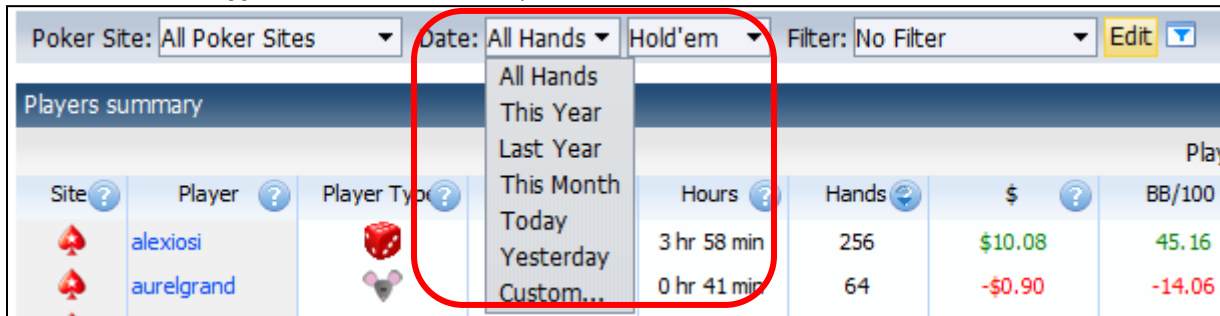

Player: Select from dropdown list.

Date and Hand Type: Select from the dropdown lists.

Filter: Click **Edit** to set up your filters

Make your selections by clicking or un-clicking the boxes and making selections from the dropdown lists provided.