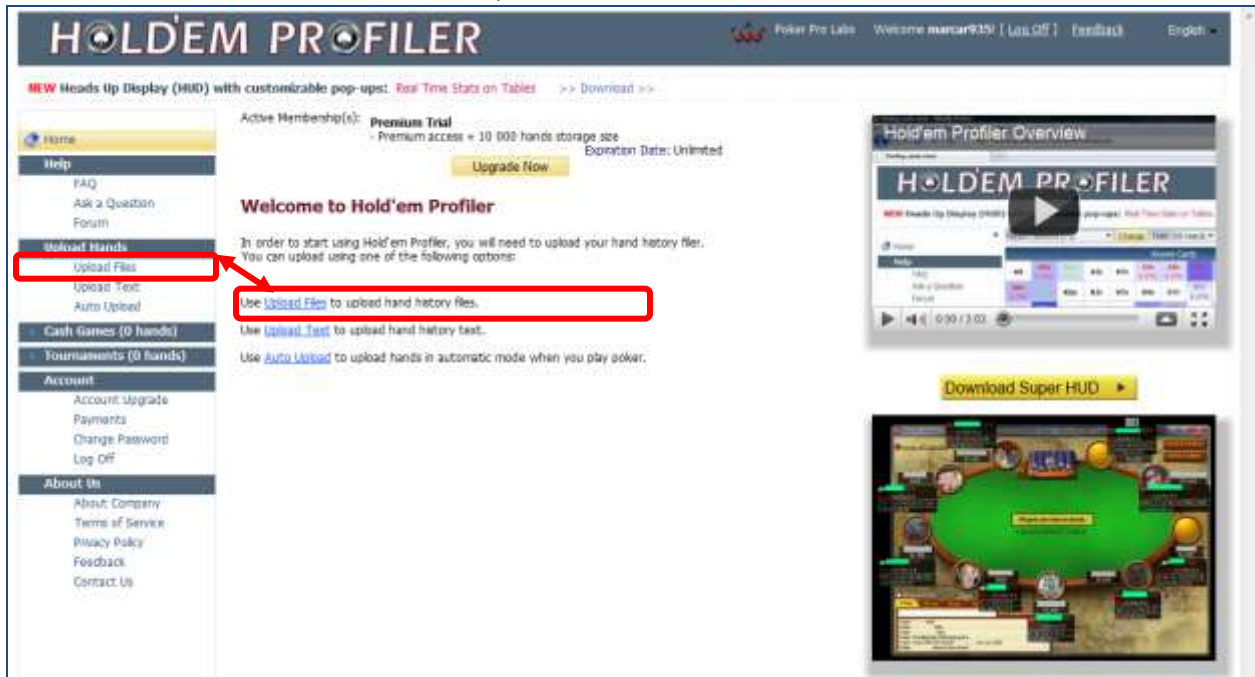

Getting Started

To get started, you will want to upload your hand history. You click either of these links to start the process.