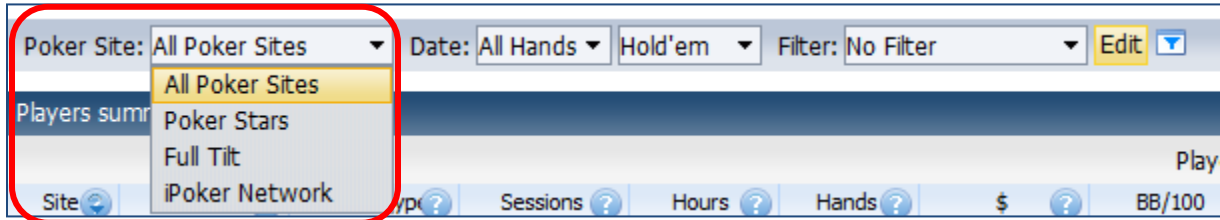

Customization Options

Top Bar Options

Poker Sites: Select from the dropdown list. *Note:* Only available for the **ALL Players** reports.