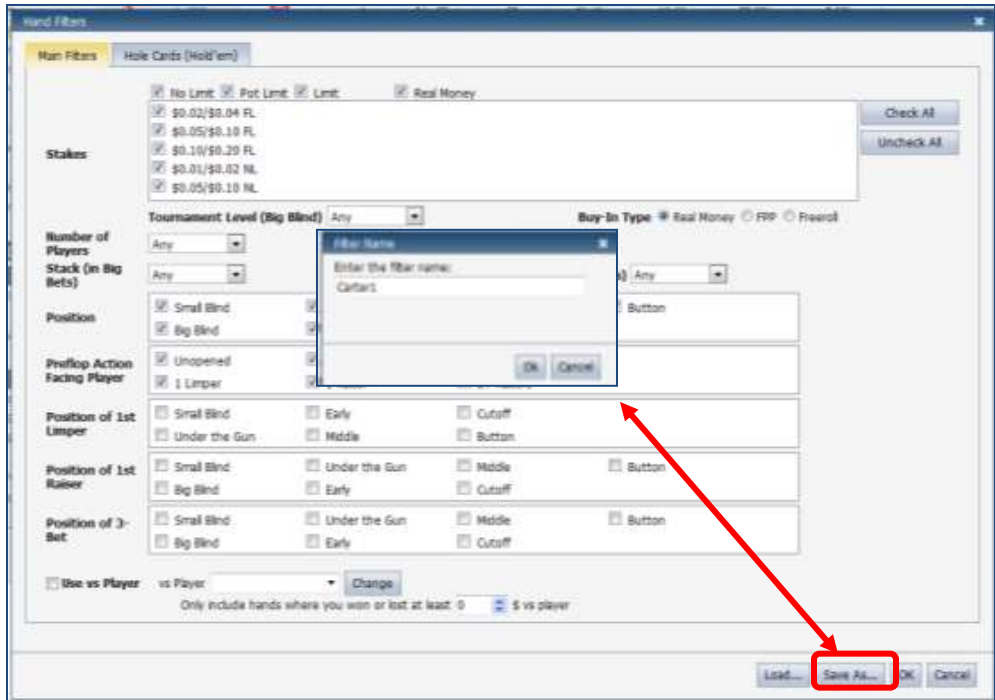

When done, click the **Save As** button to name and save your filter for future use.