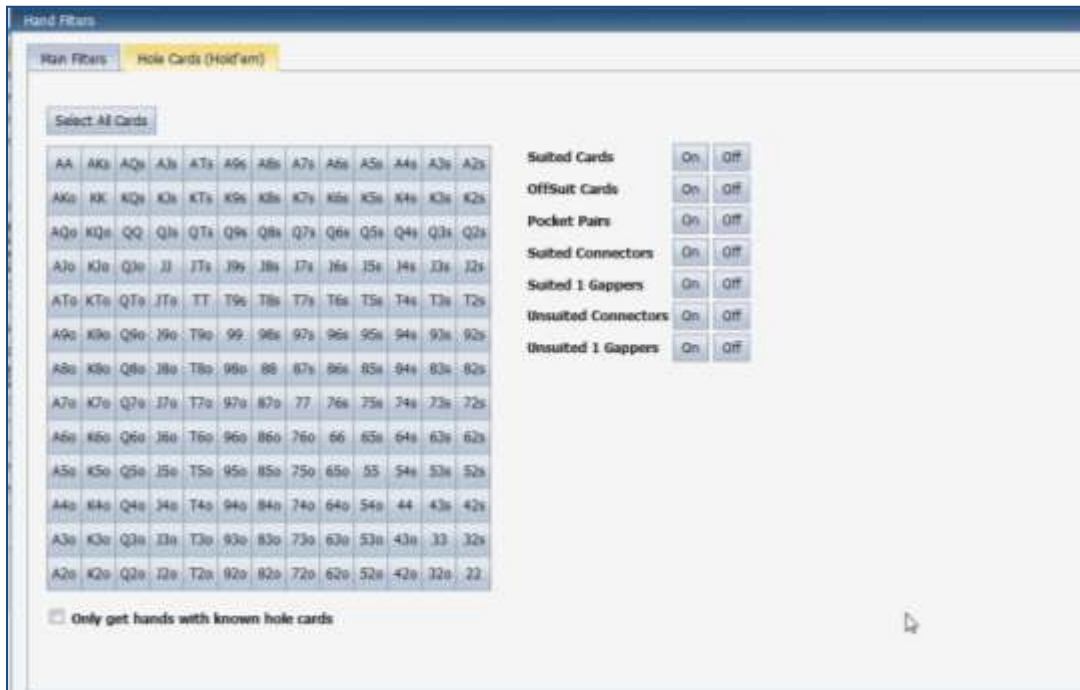

Click on **Hole Cards** tab and make modifications as needed.